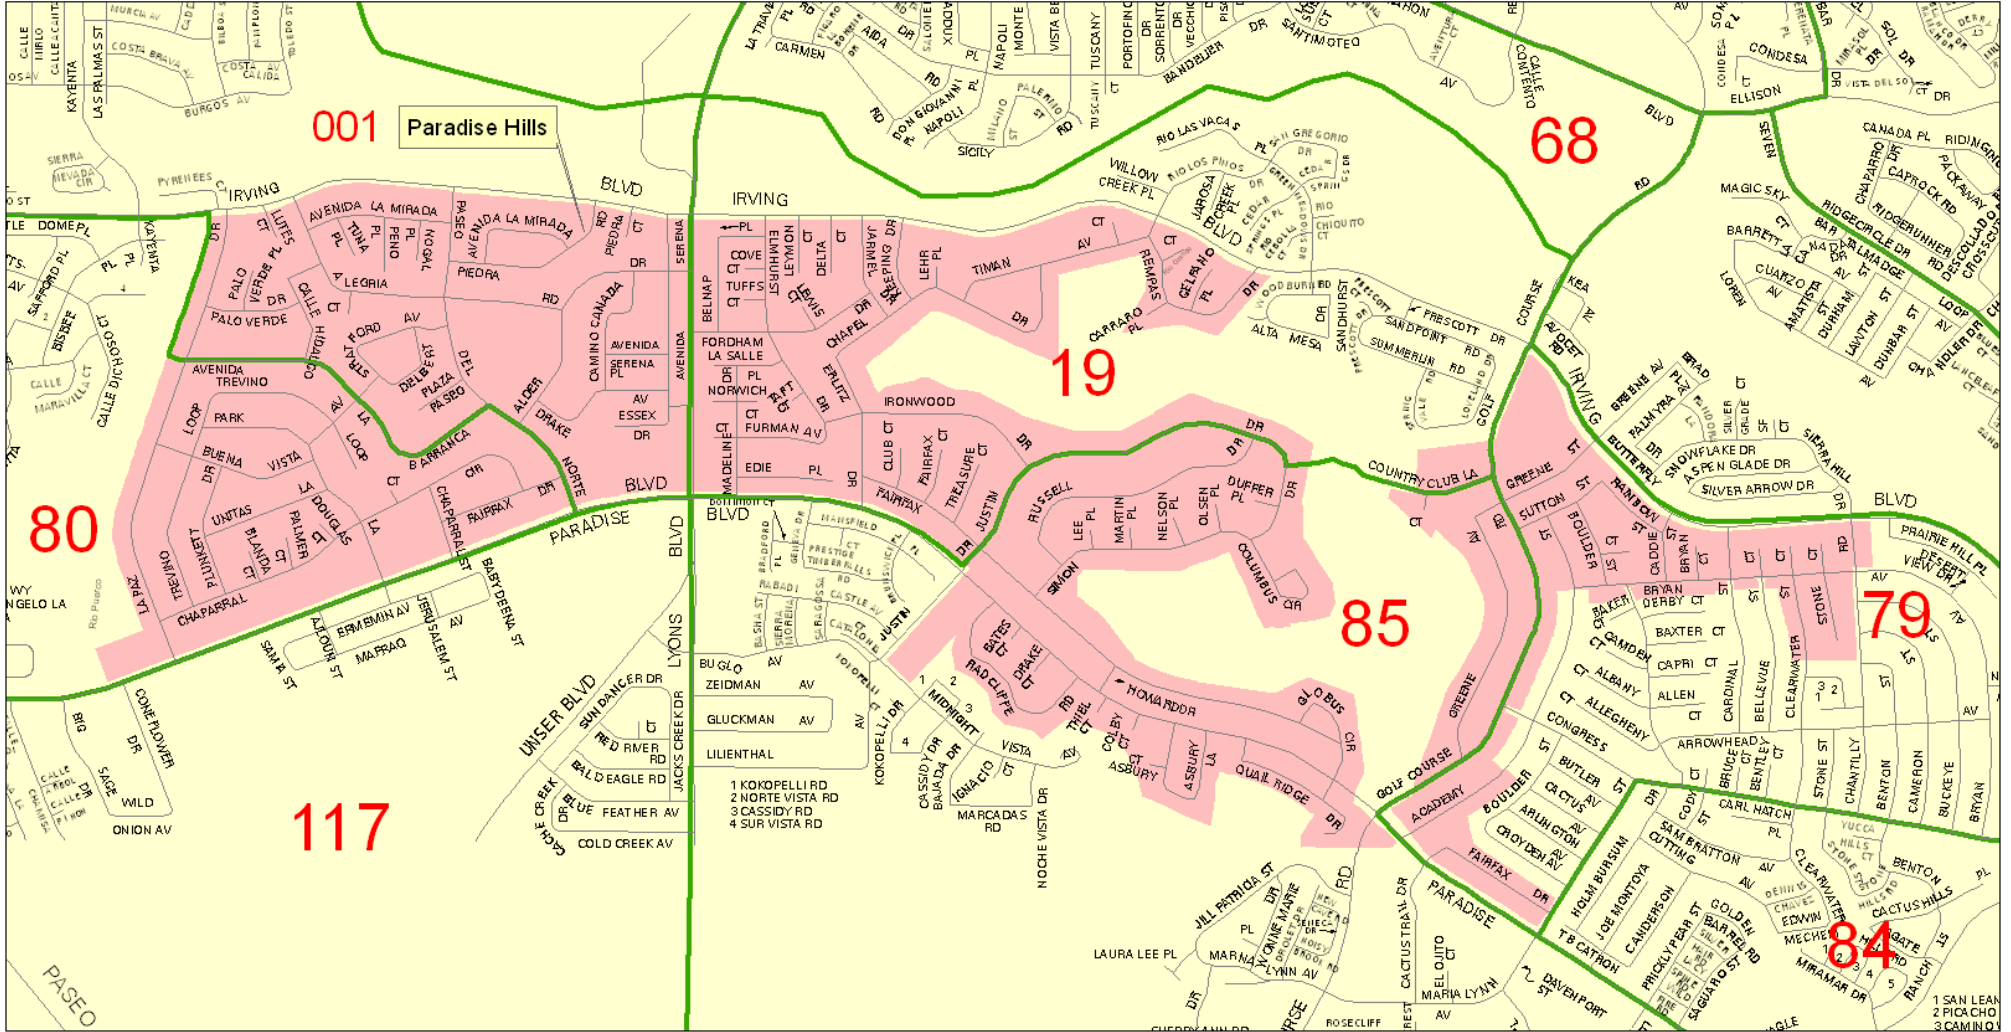

Bernalillo County/ Paradise Hills

Bernalillo County  
 Office Bureau of Elections  
 Printed June 2nd, 2011

*Disclaimer: This information is for reference only. Bernalillo County assumes no liability for errors associated with the use of these data. Users are solely responsible for confirming data accuracy when necessary. Source data are from Bernalillo County and the City of Albuquerque. For current information visit [www.Bernco.gov](http://www.Bernco.gov) or to Order call 505-448-1269*

Prepared by Larry Komara

**Legend**

- Voting Precincts
- Rio Grande
- Abiquiue City Limits
- Paradise Hills
- Rio Rancho
- Panchos de Abiquiue